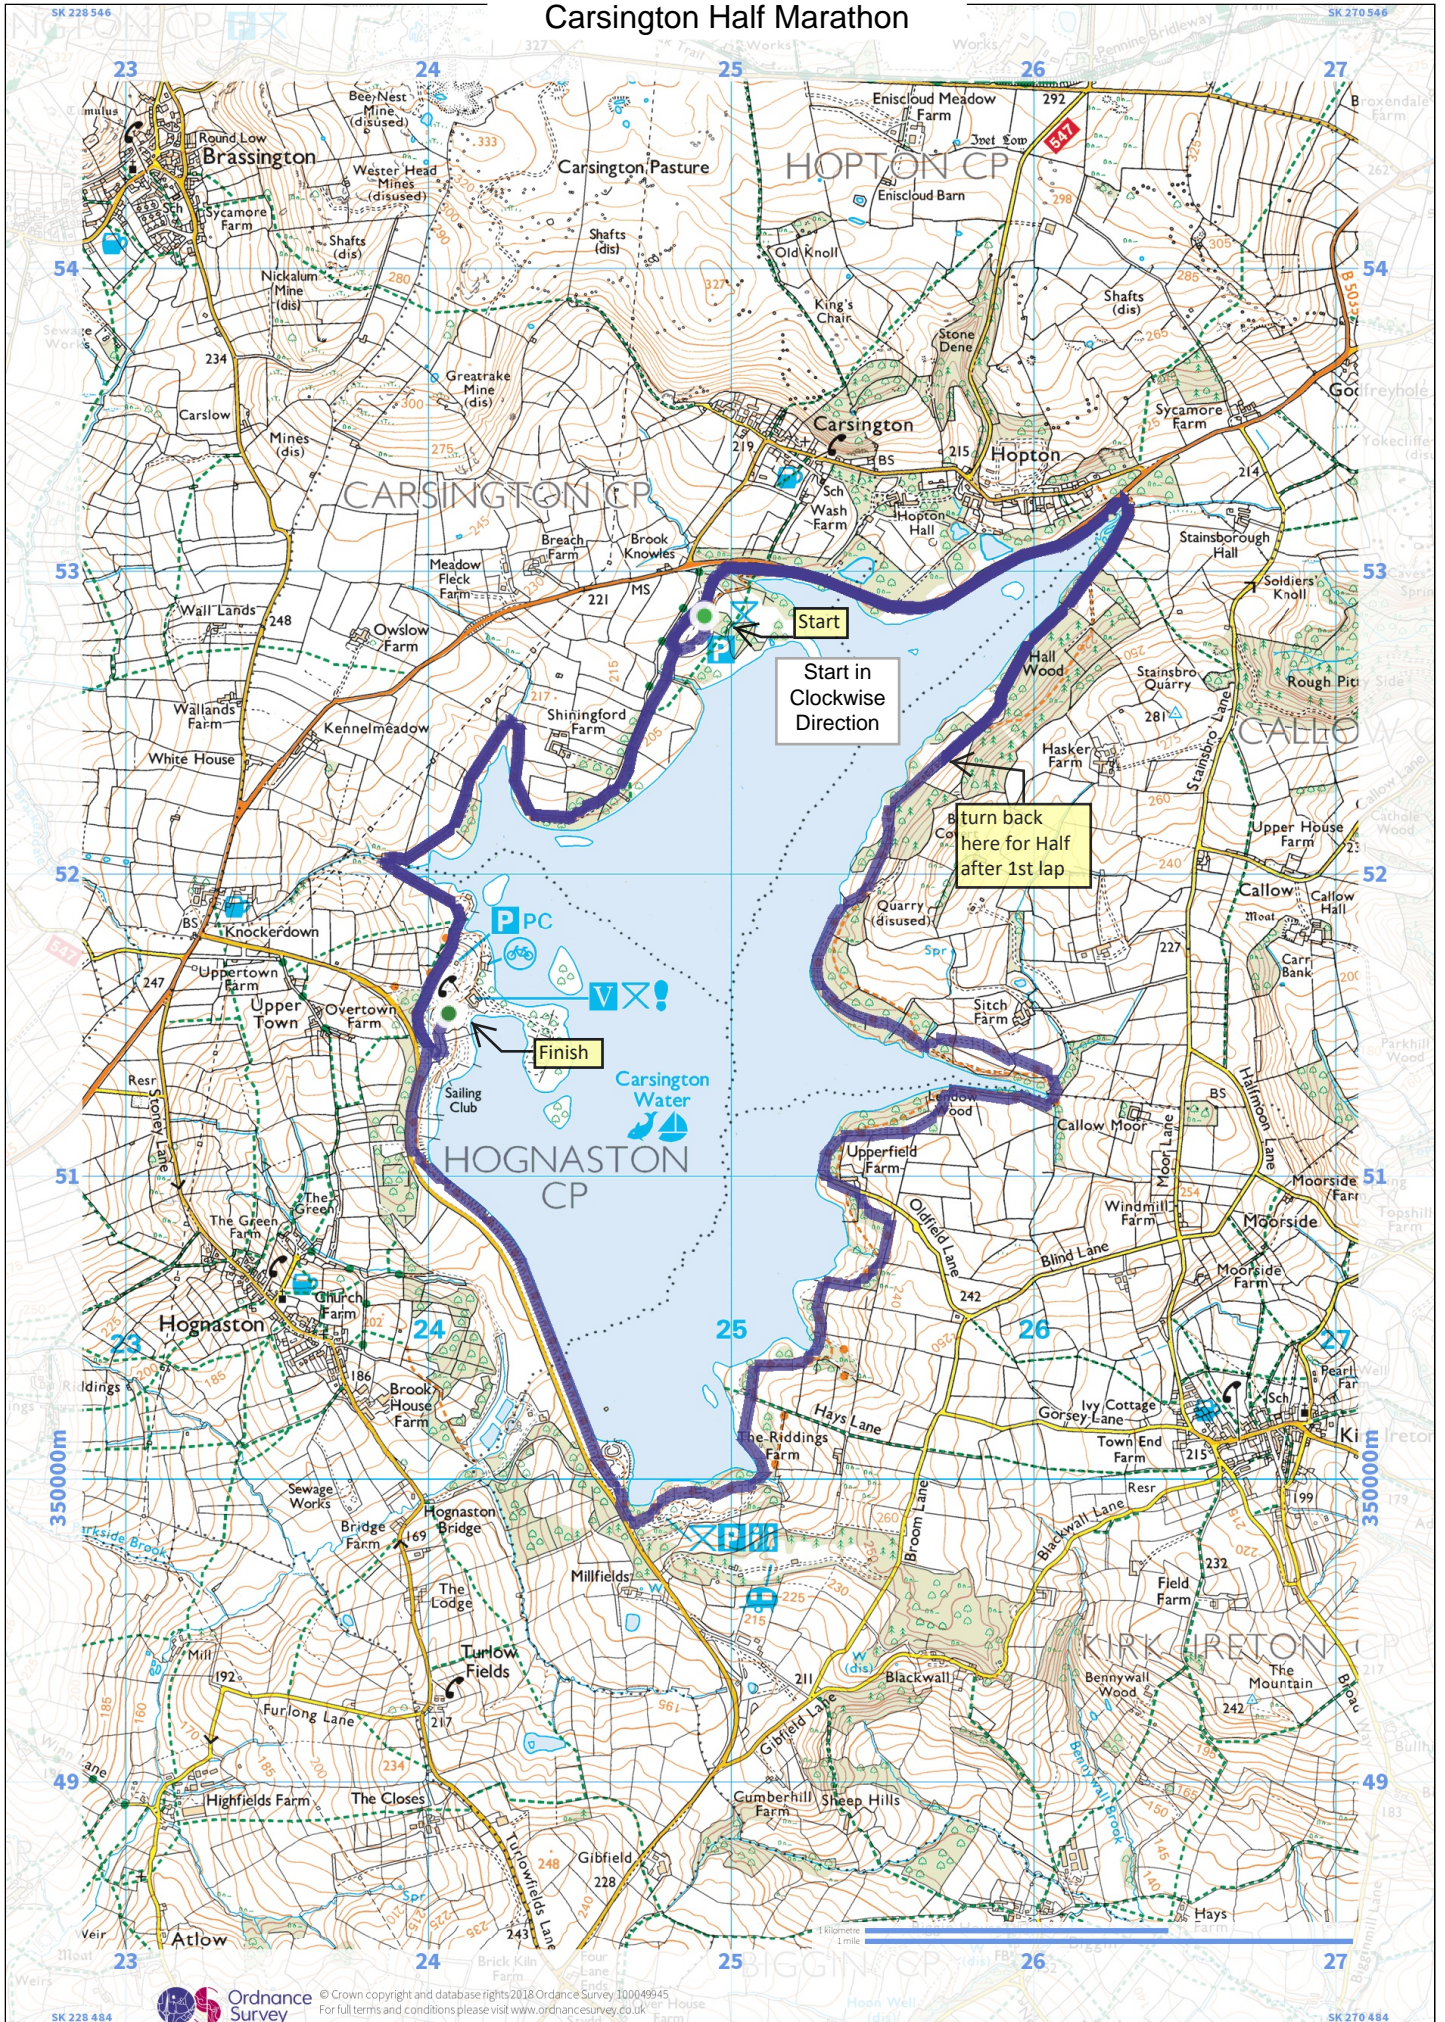

Carsington Half Marathon

Start
in
Clockwise
Direction

turn back
here for Half
after 1st lap

Finish